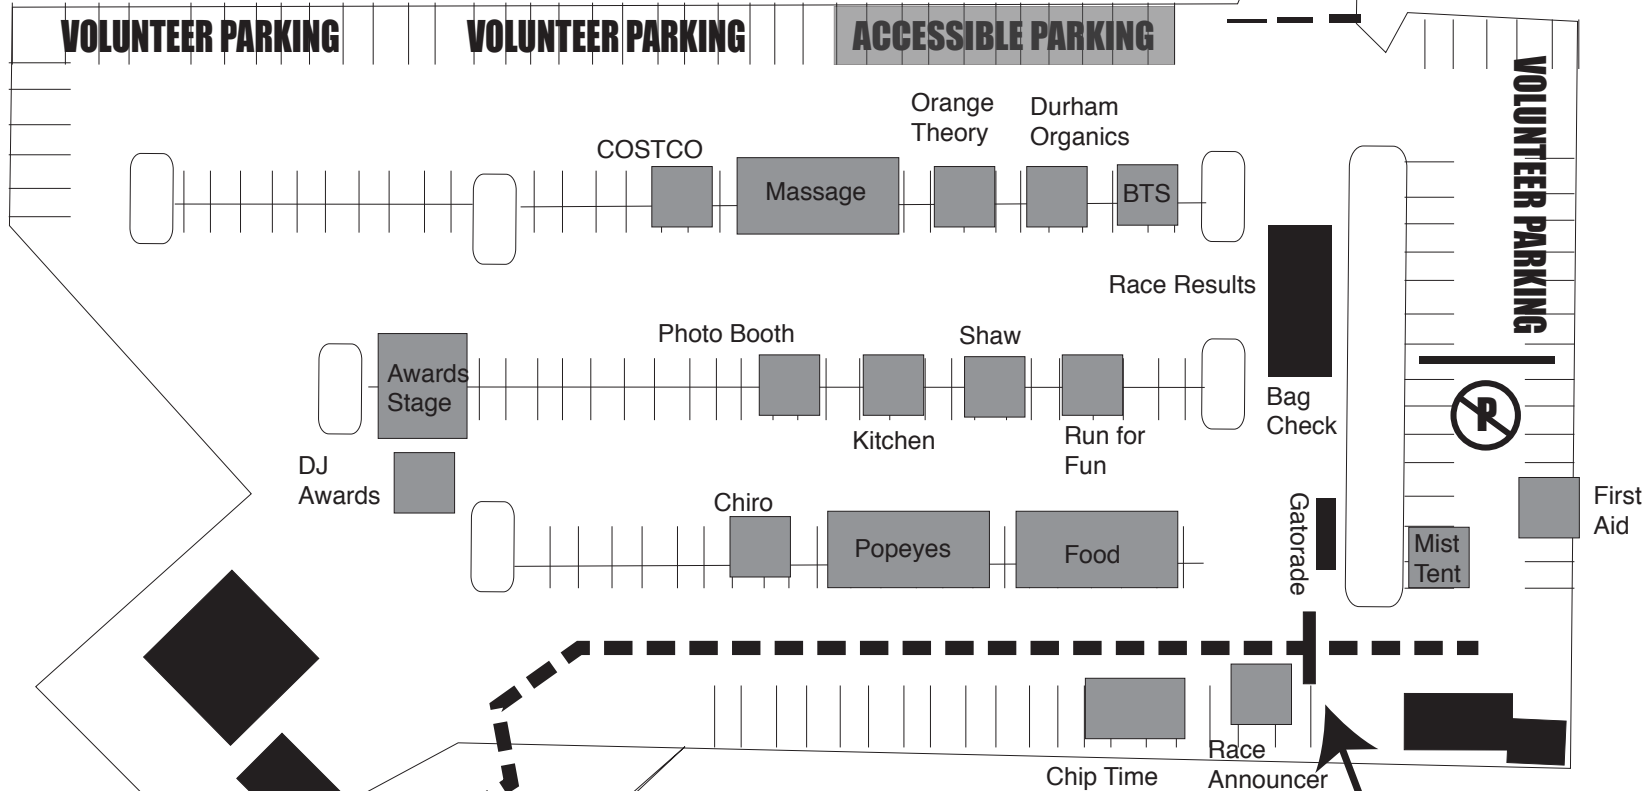

Phillip Murray Ave.

# FINISH AREA

Race Course

**Finish Line**

**1k Start/Finish**