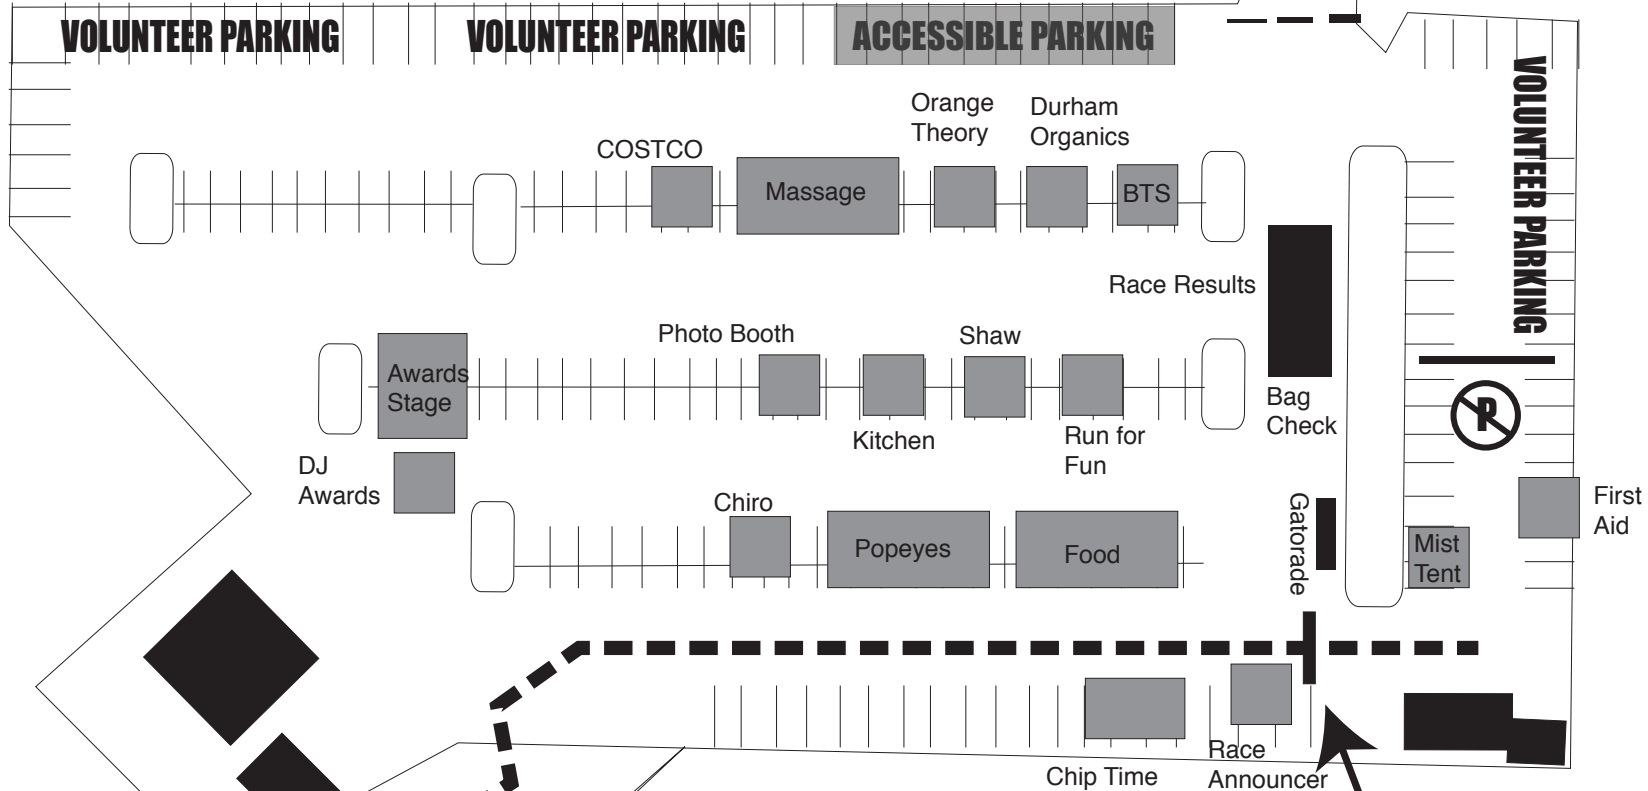

Phillip Murray Ave.

FINISH AREA

Race Course

Finish Line

1k Start/Finish